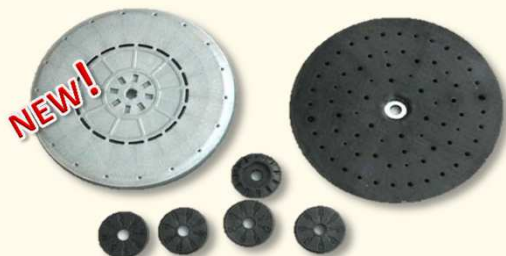

DIAMETRO DIAMETER MM	NR. DI FORI HOLES NO.		
150	75	PPL15075U	1